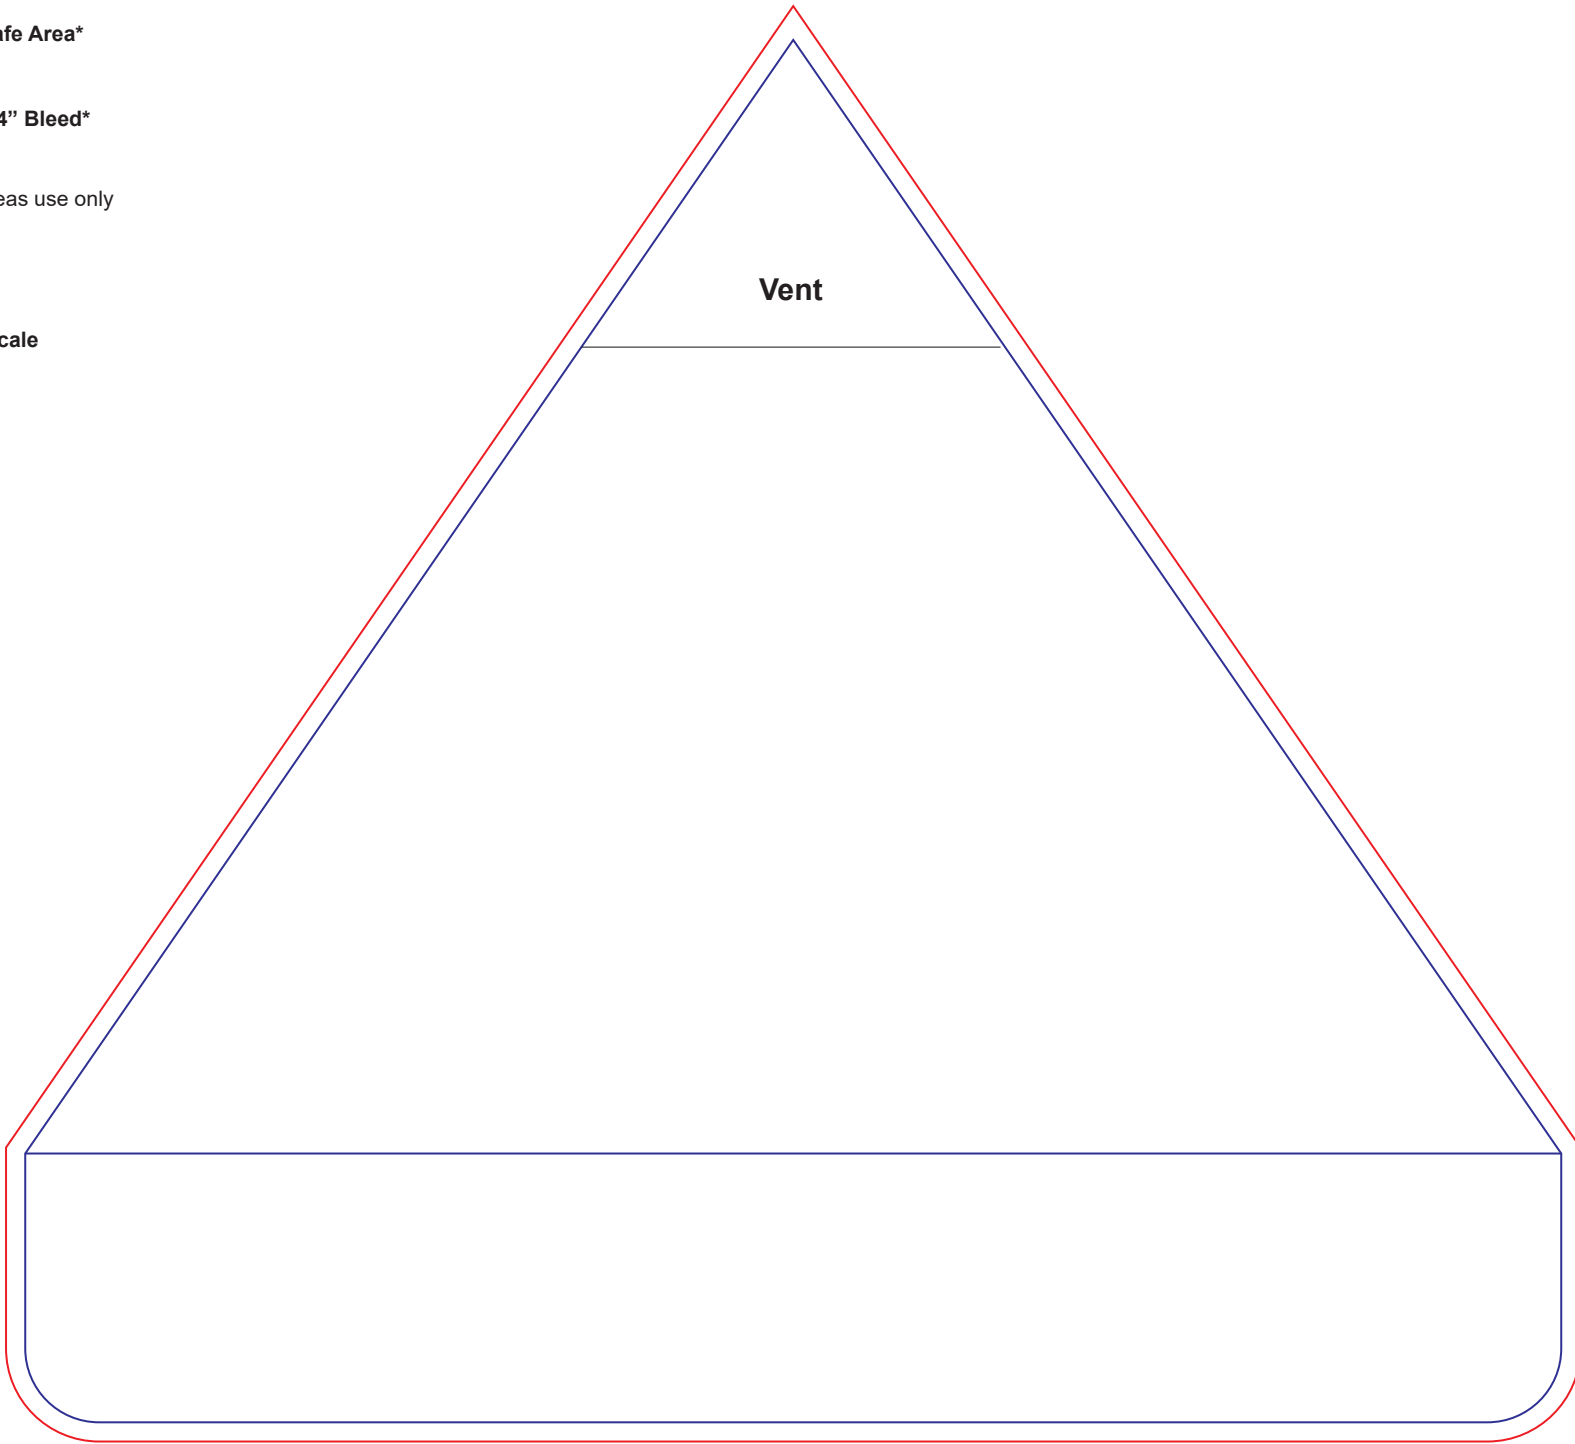

Safe Area*

1/4" Bleed*

*For custom overseas use only

SB-5510

Panel Is At 20% Scale

Vent

Panel Height: 29"

Valance Height
7"

Panel & Valance Width: 40"